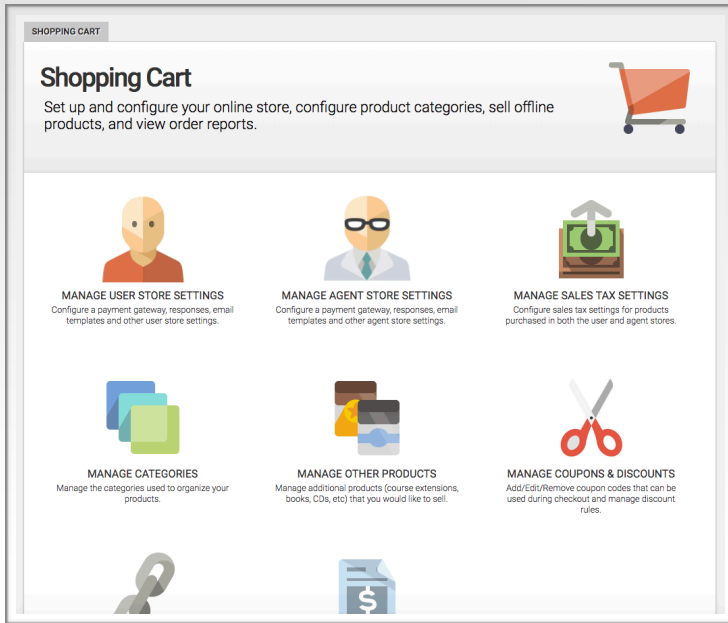

Axis LMS is the LMS with Built-in E-Commerce

Introducing the E-Commerce App for Axis LMS – the built-in shopping cart enabling you to automate online course purchases and enrollments, as well as live classes and other offline products and services – available exclusively with the **Axis Learning Management System (LMS)**!

Automate Online Course Enrollments 24/7/365

- ★ Users that purchase online courses **get their sign-in information immediately** upon purchase!
- ★ Sell **Online Courses, Live Classroom Training** and Offline (or physical) products.
- ★ Set up **course durations** for purchases (limiting how long a user has access to a course).
- ★ Set up **coupon codes** for special promotions.
- ★ Setup **discounts** and then apply them to certain dates, or even user groups.
- ★ Use the included **online store**, or **integrate store and cart ‘widgets’ into your website** with the Site Designer App included with Axis LMS.
- ★ Complete **tracking** for everything purchased is available in a variety of **reports**.
- ★ Integrates with **authorize.net** and **PayPal**.