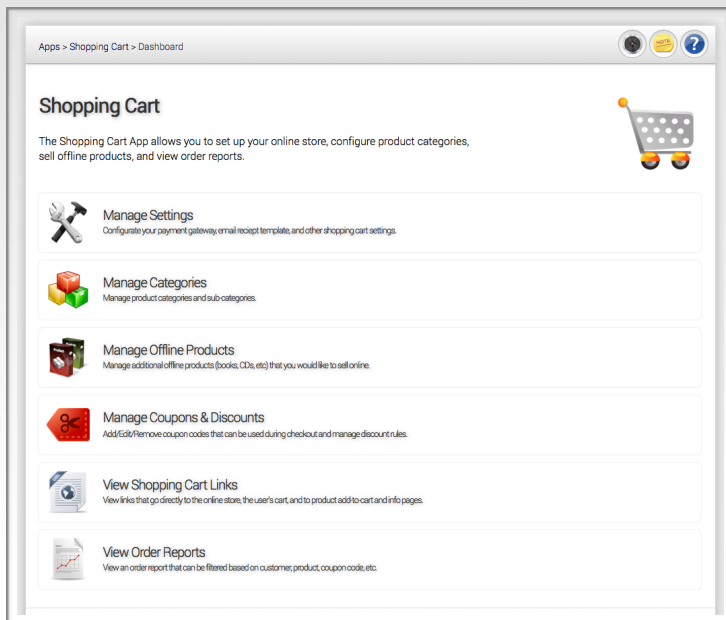

Axis LMS is the LMS with Built-in E-Commerce

Introducing the E-Commerce App for Axis LMS – the built-in shopping cart enabling you to automate online course purchases and enrollments, as well as live classes and other offline products and services – available exclusively with the **Axis Learning Management System (LMS)**!

Automate Online Course Enrollments 24/7/365

- ★ Users that purchase online courses **get their sign-in information immediately** upon purchase!
- ★ Sell **Online Courses, Live Classroom Training** and Offline (or physical) products.
- ★ Set up **course durations** for purchases (limiting how long a user has access to a course).
- ★ Set up **coupon codes** for special promotions.
- ★ Setup **discounts** and then apply them to certain dates, or even user groups.
- ★ Use the included **online store**, or **integrate store and cart 'widgets' into your website** with the Portal Designer App included with the Axis LMS.
- ★ Complete **tracking** for everything purchased is available in a variety of **reports**.
- ★ Integrates with **authorize.net** and **PayPal**.