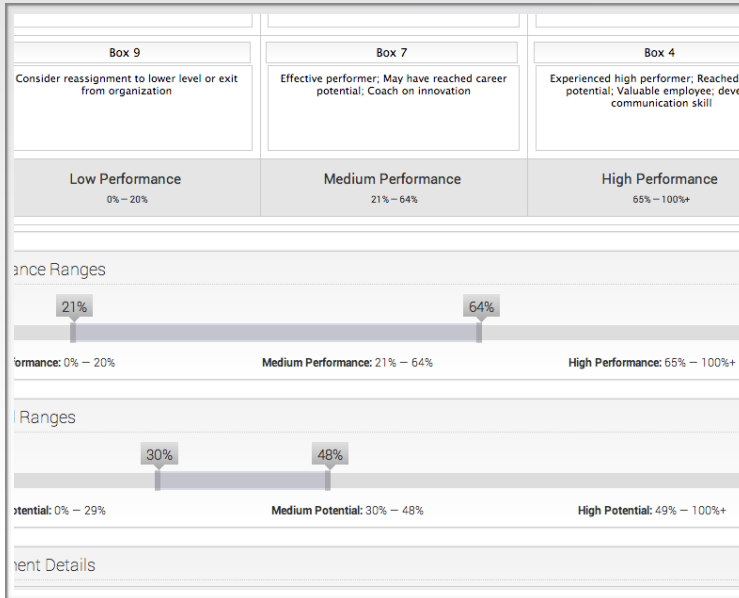

Axis is the LMS with 9-Box Performance Management

Introducing the **Performance Management App** – available exclusively with the **Axis LMS**.

Set up and manage Kirkpatrick (aka 9-box) performance evaluations right inside the **Axis LMS**, with complete control over each part of the grid including the verbiage, ranges for each data point, and more. Once set up, you can create assessments for performance, which can then be filled out and applied to learners by their managers.

Create and Manage Customized Performance Evaluations

- ★ Create your own 9-box configuration with verbiage for each box.
- ★ Set up custom performance ranges to apply to low, medium and high performance data points.
- ★ Set up custom potential ranges to apply to low, medium and high potential data points.
- ★ Create custom performance assessments for use by your managers.
- ★ Each assessment can contain both 'performance' and 'potential' questions – each with a target point value.