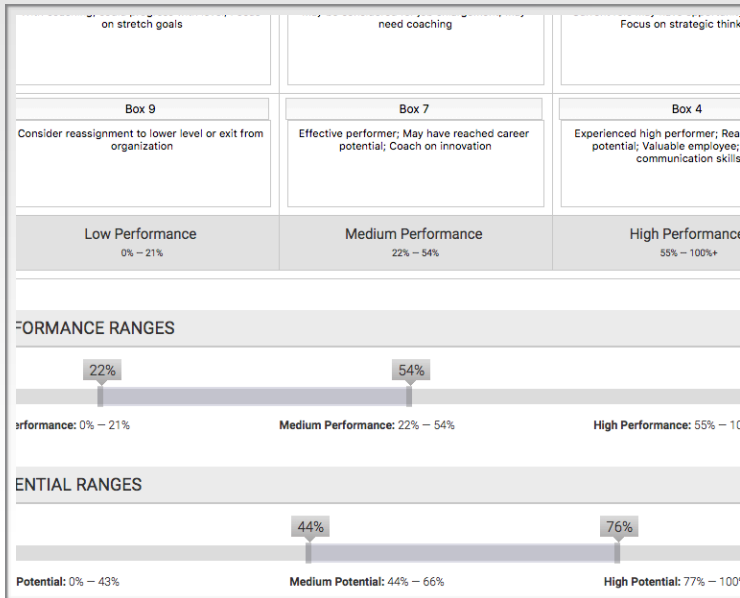

Axis is the LMS with 9-Box Performance Management

Introducing the **Performance Management App** – available exclusively with the **Axis LMS**.

Set up and manage Kirkpatrick (aka 9-box) performance evaluations right inside the **Axis LMS**, with complete control over each part of the grid including the verbiage, ranges for each data point, and more. Once set up, you can create assessments for performance, which can then be filled out and applied to learners by their managers.

Create and Manage Customized Performance Evaluations

- ★ Create your own 9-box configuration with verbiage for each box.
- ★ Set up custom performance ranges to apply to low, medium and high performance data points.
- ★ Set up custom potential ranges to apply to low, medium and high potential data points.
- ★ Create custom performance assessments for use by your managers.
- ★ Each assessment can contain both 'performance' and 'potential' questions – each with a target point value.